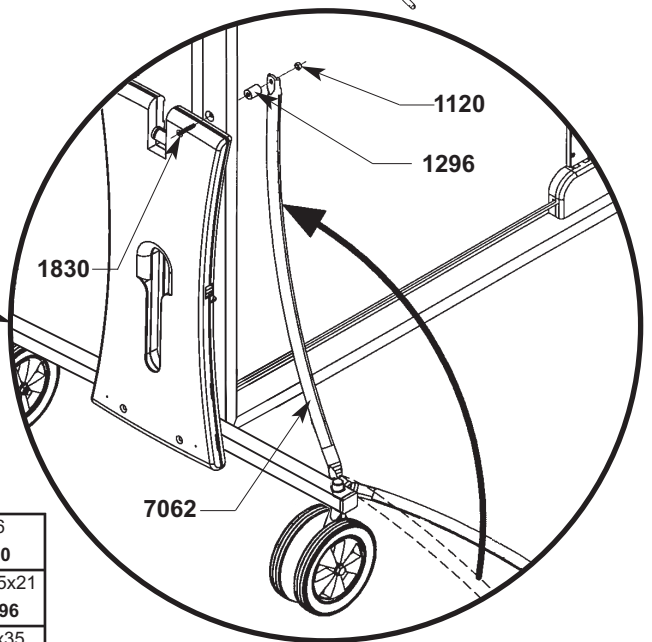

5 x2

4			Ø6 1120
4			Ø6x15x21 1296
4			Ø6x35 1830