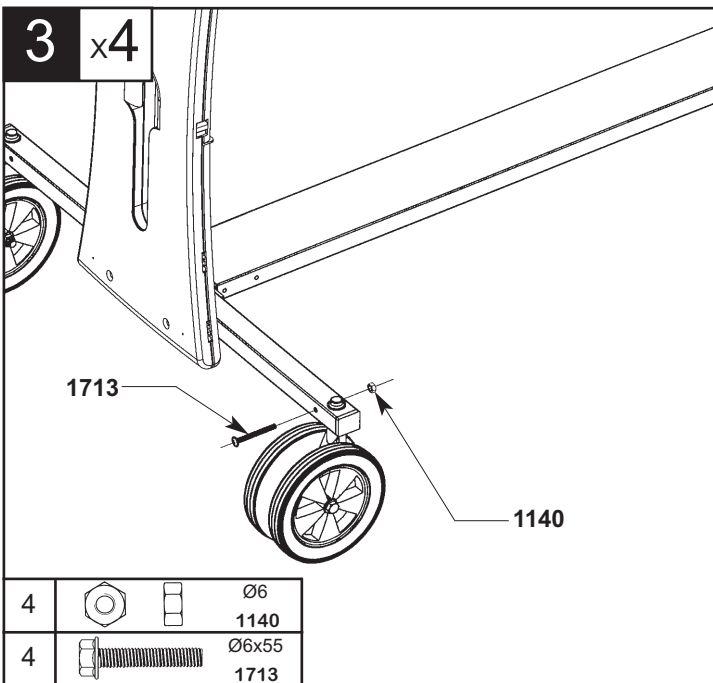

Laisser du jeu - Leave a little play - Es ist ein Spiel zu lassen - Laat wat speling - Lasciare del gioco - Dejar holgura - Deixar folga - Λασκάρετε - Hagyjon egy kis játékot - Pozostaw przerwę - Abandonarea/Cedarea jocului - Nechejte dostatečnou vůli. - Оставить зазор

x2

Repetir l'opération (x) fois - Repeat operation (x) times - Wiederholen Sie diesen Vorgang (x) mal - deze handeling (x) maal herhalen - Operazione da ripetere (x) volte - Repetir la operacion (x) veces - Repetir a operação (x) vezes - Επαναλαμβάνετε τη πράξη (x) φορές - Ismétlje meg a műveletet (x) alkalommal - Powtórz czynność (x) razy - Repetați operațiunea de (x) ori - Operaci (x) krát opakujte. - Повторить операцию (x) раз