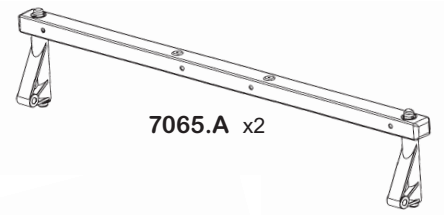

38mm

Indoor: 94 kg Outdoor: 65 kg

Indoor: 82 kg Outdoor: 55 kg

PLAY-BACK

INDOOR

3133.8 x8

OUTDOOR

3234.8 x8