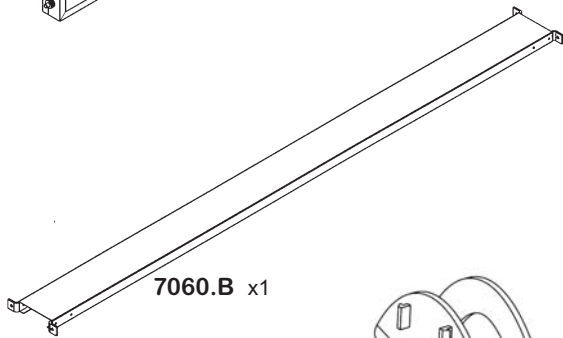

38mm

Indoor: 94 kg Outdoor: 65 kg

Indoor: 82 kg Outdoor: 55 kg

PLAY-BACK

INDOOR

3133.8 x8

OUTDOOR

3234.8 x8