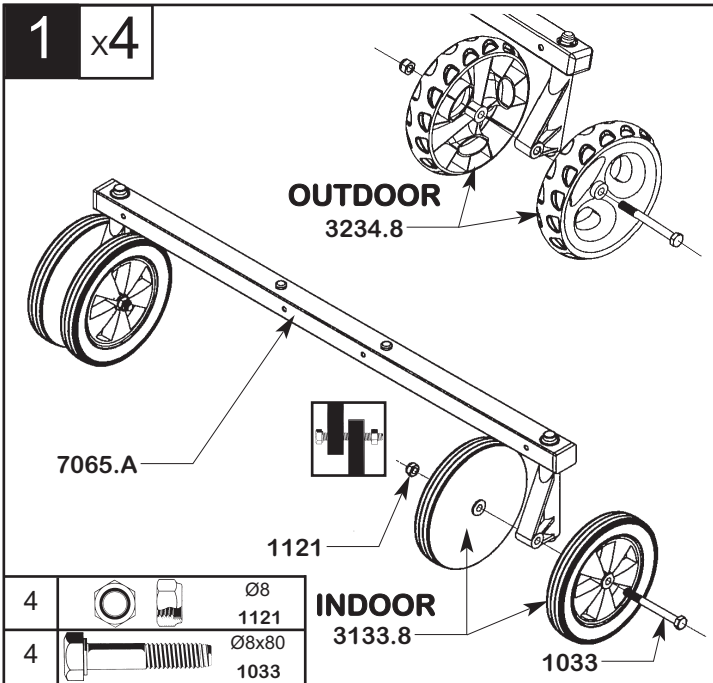

Laisser du jeu - Leave a little play - Es ist ein Spiel zu lassen - Laat wat speling - Lasciare del gioco - Dejar holgura - Deixar folga - Λασκάρετε - Hagyjon egy kis játékot - Pozostaw przerwę - Abandonarea/Cedarea jocului - Nechejte dostatečnou vůli. - Оставить зазор

x2

Repetir l'opération (x) fois - Repeat operation (x) times - Wiederholen Sie diesen Vorgang (x) mal - deze handeling (x) maal herhalen - Operazione da ripetere (x) volte - Repetir la operacion (x) veces - Repetir a operação (x) vezes - Επαναλαμβάνετε τη πράξη (x) φορές - Ismétlje meg a műveletet (x) alkalommal - Powtórz czynność (x) razy - Repetați operațiunea de (x) ori - Operaci (x) krát opakujte. - Повторить операцию (x) раз